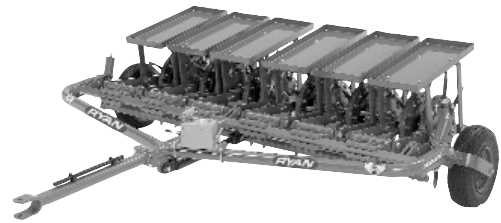

The **First Name** in Turf Renovation™

TRACTOR-DRAWN AERATOR FOLLOWS GROUND CONTOURS.

The Ryan® Renovaire®
Aerator features include:

- Each pair of tine wheels is independently mounted to follow the contour of the turf.
- 6-foot aerating width at speeds up to 4 mph.
- Weight trays can carry up to 100 pounds each for maximum penetration in heavily compacted areas.
- Lift systems for transport.

.....
Dealer's Name

The **First Name** in Turf Renovation™

TRACTOR-DRAWN AERATOR FOLLOWS GROUND CONTOURS.

The Ryan® Renovaire®
Aerator features include:

- Each pair of tine wheels is independently mounted to follow the contour of the turf.
- 6-foot aerating width at speeds up to 4 mph.
- Weight trays can carry up to 100 pounds each for maximum penetration in heavily compacted areas.
- Lift systems for transport.

The **First Name** in Turf Renovation™

Dealer's Name

The **First Name** in Turf Renovation™