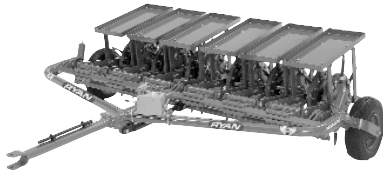

The **First Name** in Turf Renovation™

TRACTOR-DRAWN AERATOR FOLLOWS GROUND CONTOURS.

The Ryan® Renovaire®
Aerator features include:

- Each pair of tine wheels is independently mounted to follow the contour of the turf.
- 6-foot aerating width at speeds up to 4 mph.
- Weight trays can carry up to 100 pounds each for maximum penetration in heavily compacted areas.
- Lift systems for transport.

.....
Dealer's Name

The **First Name** in Turf Renovation™

TRACTOR-DRAWN AERATOR FOLLOWS GROUND CONTOURS.

The Ryan® Renovaire®
Aerator features include:

- Each pair of tine wheels is independently mounted to follow the contour of the turf.
- 6-foot aerating width at speeds up to 4 mph.
- Weight trays can carry up to 100 pounds each for maximum penetration in heavily compacted areas.
- Lift systems for transport.